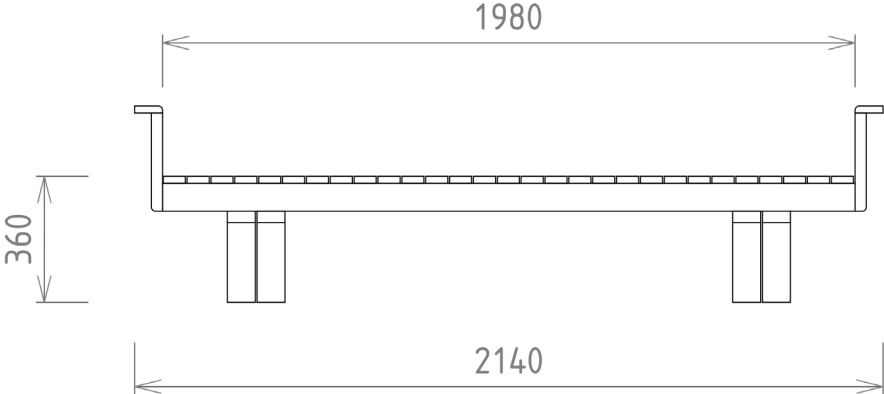

NICHE SOFA BED

FRONT VIEW

SIDE VIEW

DIMENSIONS:

Daybed Mode: 2200L x 800D x 560H

Queen Bed Mode: 2200L x 1500D x 560H