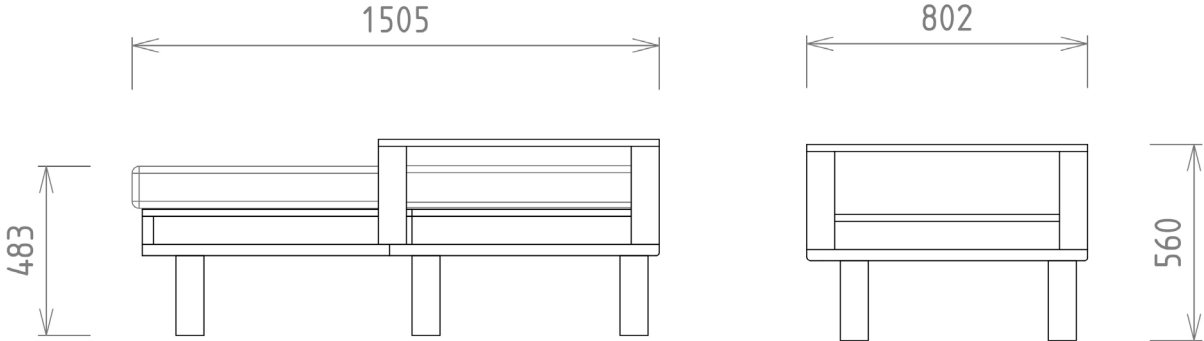

NICHE SOFA BED

FRONT VIEW

SIDE VIEW

DIMENSIONS:

Daybed Mode: 2200L x 800D x 560H

Queen Bed Mode: 2200L x 1500D x 560H