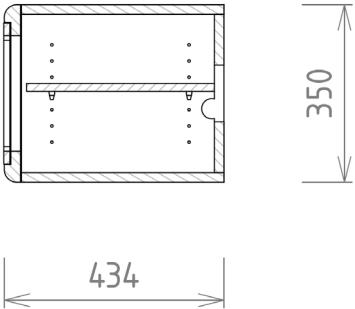

# AIDEN WALL HUNG MEDIA UNIT

**DIMENSIONS:**

- L: 2200mm
- H: 380mm
- D: 432mm

Other sizes by request.  
Available in 1, 3 & 5 Door.