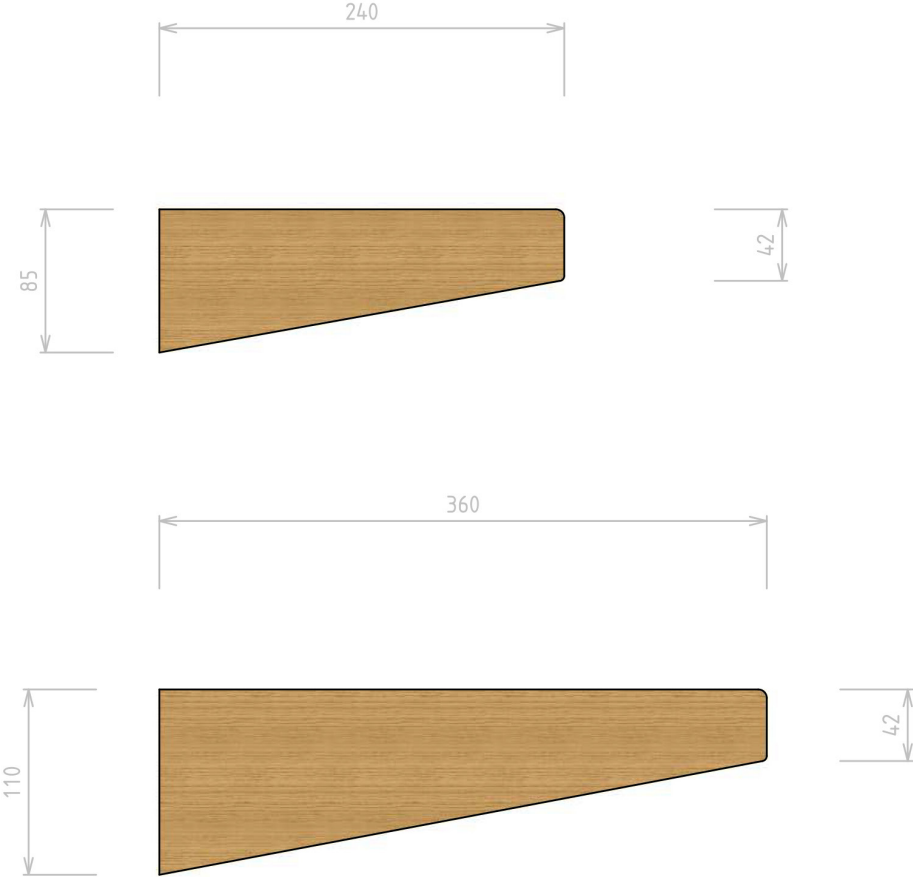

### DESCRIPTION:

The most robust shelf in our range, capable of carrying the highest loads.

A 10 degree angle bottom allows for a thinner front edge, while the thicker back edge bears the greater load. It is rated for 5kg per fixing to studs or brick walls.

In addition to being available in various lengths up to 2400mm, the Vee shelf is available at either 240mm or 360mm depth, allowing it to be more useful for supporting audio visual equipment.

### MATERIALS:

Front Edge and sides in 6mm solid timber.  
Bottom and Top faces in matching natural timber Veneer.

### WOOD FINISH:

American Oak Raw, Natural, Vintage, Nutmeg,  
Havana, Walnut, Dark Walnut, Ebony, Oak Black,  
Vic Ash, Blackbutt, Chestnut.  
Other timbers by request

VEE SHELF

---

DIMENSIONS:  
L: Upto 2400mm  
H: 110mm Back, 42mm Front  
D: 240mm or 360mm