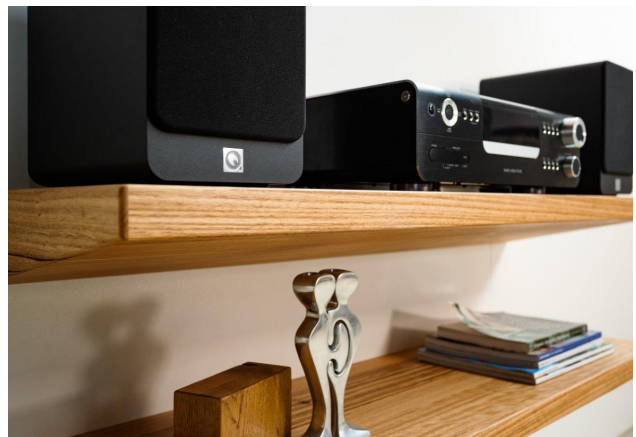

## VEE SHELF

---

### DESCRIPTION:

The most robust shelf in our range, capable of carrying the highest loads.

A 10 degree angle bottom allows for a thinner front edge, while the thicker back edge bears the greater load. It is rated for 5kg per fixing to studs or brick walls.

In addition to being available in various lengths up to 2400mm, the Vee shelf is available at either 240mm or 360mm depth, allowing it to be more useful for supporting audio visual equipment.